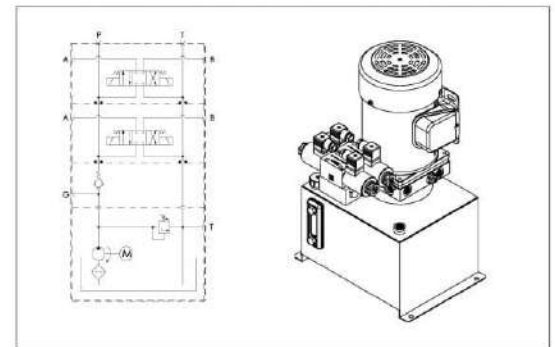

COMPACT AC-DC POWER PACKS

TYPE	MOTOR	H.P/WATT	MOUNTING	PUMP	HAND PUMP	LOWERING ACTUATION	TANK	OPTIONAL
M (MANUAL VALVE)	AC 230V 4 POLE	W/O MOTOR	VERTICAL	0.5 CC	NIL	NIL	NIL	CETOP-06
S (SOLENOID POPET)	AC 230V 2 POLE	1/4 HP	HORIZONTAL	0.7 CC	7.5 CC/STR	MANUAL	1 L	MOUNTING
N (NO ACTUATION)	AC 230V 1PH	1/2 HP		1.0 CC	10.6 CC/STR	SOLENOID	1.5 L	ADAPTOR
A (ADAPTOR)	12V DC	1 HP		1.5 CC		(NC)	2.0 L	FLOW CTR
C (CETOP VALVE)	24V DC	2 HP		1.9 CC		SOLENOID	2.5 L	
		3 HP		2.3 CC		(NO)	2.8 L	
		500W		2.7 CC		CETOP 06	4.2 L	
		800W		3.0 CC		SOLENOID	3.0 L	
		1500W		3.5 CC		VALVE	4.0 L	
		2000W		4.0 CC			5.0 L	
		2500W		5.1 CC			6.0 L	
		3000W		6.2 CC			8.0 L	
				7.3 CC			10 L	
							12 L	
							17 L	
							20 L	
							SP	

MR Type

S Type