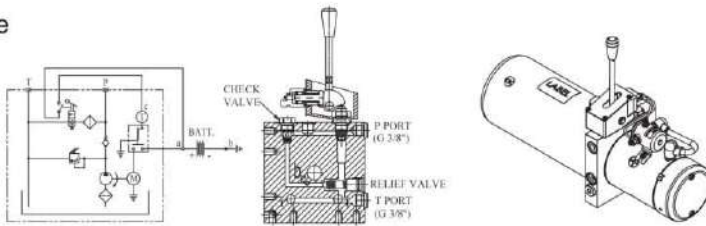

COMPACT AC-DC POWER PACKS

TYPE	MOTOR	H.P/WATT	MOUNTING	PUMP	HAND PUMP	LOWERING ACTUATION	TANK	OPTIONAL
M (MANUAL VALVE)	AC 230V 4 POLE	W/O MOTOR	VERTICAL	0.5 CC	NIL	NIL	NIL	CETOP-06
S (SOLENOID POPET)	AC 230V 2 POLE	1/4 HP	HORIZONTAL	0.7 CC	7.5 CC/STR	MANUAL	1 L	MOUNTING
N (NO ACTUATION)	AC 230V 1PH	1/2 HP		1.0 CC	10.6 CC/STR	SOLENOID	1.5 L	ADAPTOR
A (ADAPTOR)	12V DC	1 HP		1.5 CC		(NC)	2.0 L	FLOW CTR
C (CETOP VALVE)	24V DC	2 HP		1.9 CC		SOLENOID	2.5 L	
		3 HP		2.3 CC		(NO)	2.8 L	
		500W		2.7 CC		CETOP 06	4.2 L	
		800W		3.0 CC		SOLENOID	3.0 L	
		1500W		3.5 CC		VALVE	4.0 L	
		2000W		4.0 CC			5.0 L	
		2500W		5.1 CC			6.0 L	
		3000W		6.2 CC			8.0 L	
				7.3 CC			10 L	
							12 L	
							17 L	
							20 L	
							SP	

MR Type

S Type