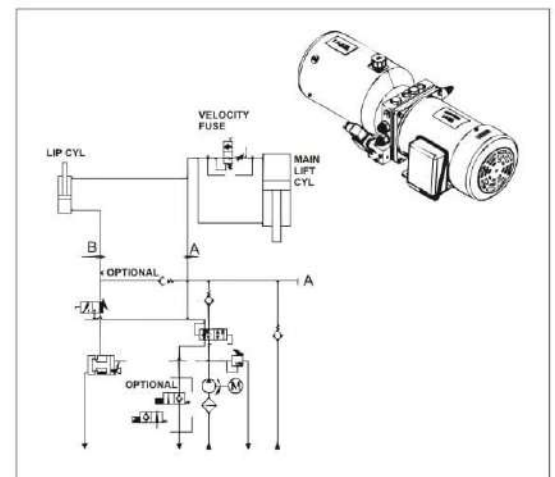

COMPACT AC-DC POWER PACKS

TYPE	MOTOR	H.P/WATT	MOUNTING	PUMP	HAND PUMP	LOWERING ACTUATION	TANK	OPTIONAL
M (MANUAL VALVE)	AC 230V 4 POLE	W/O MOTOR	VERTICAL	0.5 CC	NIL	NIL	NIL	CETOP-06
S (SOLENOID POPET)	AC 230V 2 POLE	1/4 HP	HORIZONTAL	0.7 CC	7.5 CC/STR	MANUAL	1 L	MOUNTING
N (NO ACTUATION)	AC 230V 1PH	1/2 HP		1.0 CC	10.6 CC/STR	SOLENOID	1.5 L	ADAPTOR
A (ADAPTOR)	12V DC	1 HP		1.5 CC		(NC)	2.0 L	FLOW CTR
C (CETOP VALVE)	24V DC	2 HP		1.9 CC		SOLENOID	2.5 L	
		3 HP		2.3 CC		(NO)	2.8 L	
		500W		2.7 CC		CETOP 06	4.2 L	
		800W		3.0 CC		SOLENOID	3.0 L	
		1500W		3.5 CC		VALVE	4.0 L	
		2000W		4.0 CC			5.0 L	
		2500W		5.1 CC			6.0 L	
		3000W		6.2 CC			8.0 L	
				7.3 CC			10 L	
							12 L	
							17 L	
							20 L	
							SP	

MR Type

S Type

A Type + Cetop 03