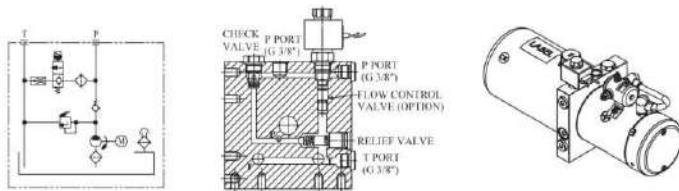

COMPACT AC-DC POWER PACKS

TYPE	MOTOR	H.P/WATT	MOUNTING	PUMP	HAND PUMP	LOWERING ACTUATION	TANK	OPTIONAL
M (MANUAL VALVE)	AC 230V 4 POLE	W/O MOTOR	VERTICAL	0.5 CC	NIL	NIL	NIL	CETOP-06
S (SOLENOID POPET)	AC 230V 2 POLE	1/4 HP	HORIZONTAL	0.7 CC	7.5 CC/STR	MANUAL	1 L	MOUNTING
N (NO ACTUATION)	AC 230V 1PH	1/2 HP		1.0 CC	10.6 CC/STR	SOLENOID	1.5 L	ADAPTOR
A (ADAPTOR)	12V DC	1 HP		1.5 CC		(NC)	2.0 L	FLOW CTR
C (CETOP VALVE)	24V DC	2 HP		1.9 CC		SOLENOID	2.5 L	
		3 HP		2.3 CC		(NO)	2.8 L	
		500W		2.7 CC		CETOP 06	4.2 L	
		800W		3.0 CC		SOLENOID	3.0 L	
		1500W		3.5 CC		VALVE	4.0 L	
		2000W		4.0 CC			5.0 L	
		2500W		5.1 CC			6.0 L	
		3000W		6.2 CC			8.0 L	
				7.3 CC			10 L	
							12 L	
							17 L	
							20 L	
							SP	

MR Type

S Type

A Type + Cetop 03