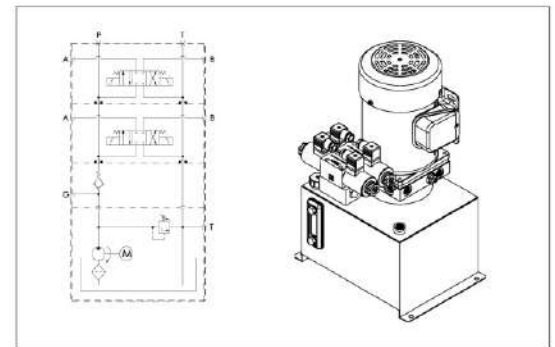

COMPACT AC-DC POWER PACKS

TYPE	MOTOR	H.P/WATT	MOUNTING	PUMP	HAND PUMP	LOWERING ACTUATION	TANK	OPTIONAL
M (MANUAL VALVE)	AC 230V 4 POLE	W/O MOTOR	VERTICAL	0.5 CC	NIL	NIL	NIL	CETOP-06
S (SOLENOID POPET)	AC 230V 2 POLE	1/4 HP	HORIZONTAL	0.7 CC	7.5 CC/STR	MANUAL	1 L	MOUNTING
N (NO ACTUATION)	AC 230V 1PH	1/2 HP		1.0 CC	10.6 CC/STR	SOLENOID	1.5 L	ADAPTOR
A (ADAPTOR)	12V DC	1 HP		1.5 CC		(NC)	2.0 L	FLOW CTR
C (CETOP VALVE)	24V DC	2 HP		1.9 CC		SOLENOID	2.5 L	
		3 HP		2.3 CC		(NO)	2.8 L	
		500W		2.7 CC		CETOP 06	4.2 L	
		800W		3.0 CC		SOLENOID	3.0 L	
		1500W		3.5 CC		VALVE	4.0 L	
		2000W		4.0 CC			5.0 L	
		2500W		5.1 CC			6.0 L	
		3000W		6.2 CC			8.0 L	
				7.3 CC			10 L	
							12 L	
							17 L	
							20 L	
							SP	

MR Type

S Type