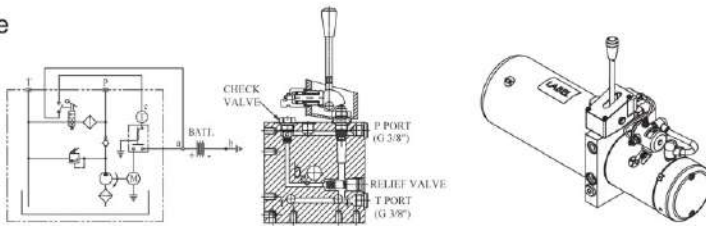

Winner

COMPACT AC-DC POWER PACKS

TYPE	MOTOR	H.P/WATT	MOUNTING	PUMP	HAND PUMP	LOWERING ACTUATION	TANK	OPTIONAL
M (MANUAL VALVE)	AC 230V 4 POLE	W/O MOTOR	VERTICAL	0.5 CC	NIL	NIL	NIL	CETOP-06
S (SOLENOID POPET)	AC 230V 2 POLE	1/4 HP	HORIZONTAL	0.7 CC	7.5 CC/STR	MANUAL	1 L	MOUNTING
N (NO ACTUATION)	AC 230V 1PH	1/2 HP		1.0 CC	10.6 CC/STR	SOLENOID	1.5 L	ADAPTOR
A (ADAPTOR)	12V DC	1 HP		1.5 CC		(NC)	2.0 L	FLOW CTR
C (CETOP VALVE)	24V DC	2 HP		1.9 CC		SOLENOID	2.5 L	
		3 HP		2.3 CC		(NO)	2.8 L	
		500W		2.7 CC		CETOP 06	4.2 L	
		800W		3.0 CC		SOLENOID	3.0 L	
		1500W		3.5 CC		VALVE	4.0 L	
		2000W		4.0 CC			5.0 L	
		2500W		5.1 CC			6.0 L	
		3000W		6.2 CC			8.0 L	
				7.3 CC			10 L	
							12 L	
							17 L	
							20 L	
							SP	

MR Type

S Type

A Type + Cetop 03