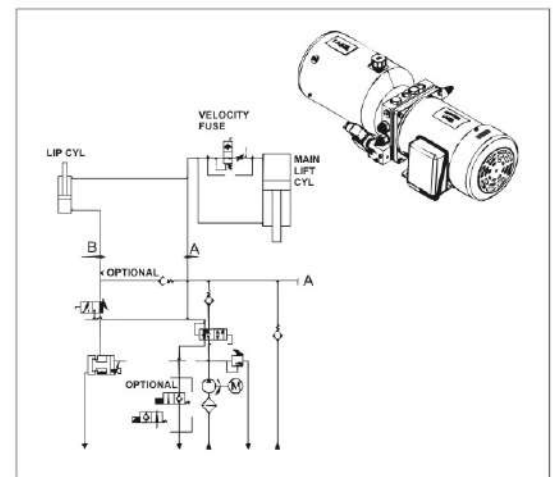

Winner

COMPACT AC-DC POWER PACKS

TYPE	MOTOR	H.P/WATT	MOUNTING	PUMP	HAND PUMP	LOWERING ACTUATION	TANK	OPTIONAL
M (MANUAL VALVE)	AC 230V 4 POLE	W/O MOTOR	VERTICAL	0.5 CC	NIL	NIL	NIL	CETOP-06
S (SOLENOID POPET)	AC 230V 2 POLE	1/4 HP	HORIZONTAL	0.7 CC	7.5 CC/STR	MANUAL	1 L	MOUNTING
N (NO ACTUATION)	AC 230V 1PH	1/2 HP		1.0 CC	10.6 CC/STR	SOLENOID	1.5 L	ADAPTOR
A (ADAPTOR)	12V DC	1 HP		1.5 CC		(NC)	2.0 L	FLOW CTR
C (CETOP VALVE)	24V DC	2 HP		1.9 CC		SOLENOID	2.5 L	
		3 HP		2.3 CC		(NO)	2.8 L	
		500W		2.7 CC		CETOP 06	4.2 L	
		800W		3.0 CC		SOLENOID	3.0 L	
		1500W		3.5 CC		VALVE	4.0 L	
		2000W		4.0 CC			5.0 L	
		2500W		5.1 CC			6.0 L	
		3000W		6.2 CC			8.0 L	
				7.3 CC			10 L	
							12 L	
							17 L	
							20 L	
							SP	

MR Type

S Type

A Type + Cetop 03