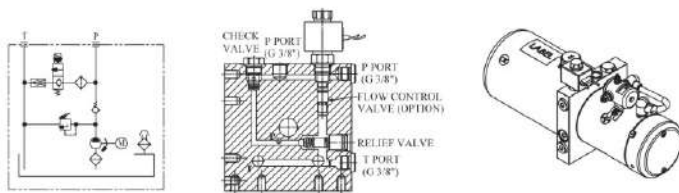

Winner

COMPACT AC-DC POWER PACKS

TYPE	MOTOR	H.P/WATT	MOUNTING	PUMP	HAND PUMP	LOWERING ACTUATION	TANK	OPTIONAL
M (MANUAL VALVE)	AC 230V 4 POLE	W/O MOTOR	VERTICAL	0.5 CC	NIL	NIL	NIL	CETOP-06
S (SOLENOID POPET)	AC 230V 2 POLE	1/4 HP	HORIZONTAL	0.7 CC	7.5 CC/STR	MANUAL	1 L	MOUNTING
N (NO ACTUATION)	AC 230V 1PH	1/2 HP		1.0 CC	10.6 CC/STR	SOLENOID	1.5 L	ADAPTOR
A (ADAPTOR)	12V DC	1 HP		1.5 CC		(NC)	2.0 L	FLOW CTR
C (CETOP VALVE)	24V DC	2 HP		1.9 CC		SOLENOID	2.5 L	
		3 HP		2.3 CC		(NO)	2.8 L	
		500W		2.7 CC		CETOP 06	4.2 L	
		800W		3.0 CC		SOLENOID	3.0 L	
		1500W		3.5 CC		VALVE	4.0 L	
		2000W		4.0 CC			5.0 L	
		2500W		5.1 CC			6.0 L	
		3000W		6.2 CC			8.0 L	
				7.3 CC			10 L	
							12 L	
							17 L	
							20 L	
							SP	

MR Type

S Type

A Type + Cetop 03