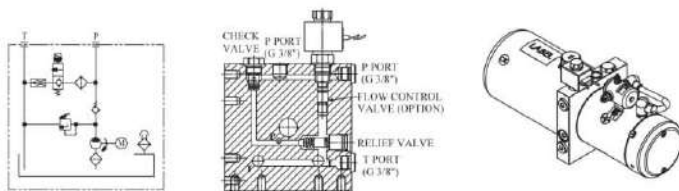

Winner

COMPACT AC-DC POWER PACKS

TYPE	MOTOR	H.P/WATT	MOUNTING	PUMP	HAND PUMP	LOWERING ACTUATION	TANK	OPTIONAL
M (MANUAL VALVE)	AC 230V 4 POLE	W/O MOTOR	VERTICAL	0.5 CC	NIL	NIL	NIL	CETOP-06
S (SOLENOID POPET)	AC 230V 2 POLE	1/4 HP	HORIZONTAL	0.7 CC	7.5 CC/STR	MANUAL	1 L	MOUNTING
N (NO ACTUATION)	AC 230V 1PH	1/2 HP		1.0 CC	10.6 CC/STR	SOLENOID	1.5 L	ADAPTOR
A (ADAPTOR)	12V DC	1 HP		1.5 CC		(NC)	2.0 L	FLOW CTR
C (CETOP VALVE)	24V DC	2 HP		1.9 CC		SOLENOID	2.5 L	
		3 HP		2.3 CC		(NO)	2.8 L	
		500W		2.7 CC		CETOP 06	4.2 L	
		800W		3.0 CC		SOLENOID	3.0 L	
		1500W		3.5 CC		VALVE	4.0 L	
		2000W		4.0 CC			5.0 L	
		2500W		5.1 CC			6.0 L	
		3000W		6.2 CC			8.0 L	
				7.3 CC			10 L	
							12 L	
							17 L	
							20 L	
							SP	

MR Type

S Type

A Type + Cetop 03