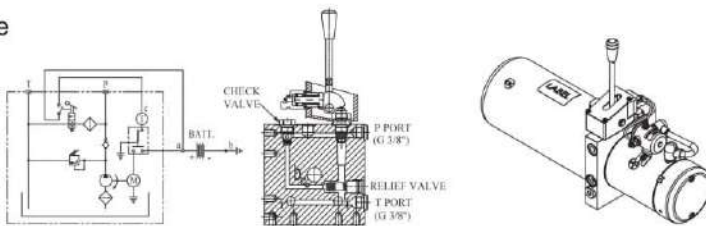

COMPACT AC-DC POWER PACKS

TYPE	MOTOR	H.P/WATT	MOUNTING	PUMP	HAND PUMP	LOWERING ACTUATION	TANK	OPTIONAL
M (MANUAL VALVE)	AC 230V 4 POLE	W/O MOTOR	VERTICAL	0.5 CC	NIL	NIL	NIL	CETOP-06
S (SOLENOID POPET)	AC 230V 2 POLE	1/4 HP	HORIZONTAL	0.7 CC	7.5 CC/STR	MANUAL	1 L	MOUNTING
N (NO ACTUATION)	AC 230V 1PH	1/2 HP		1.0 CC	10.6 CC/STR	SOLENOID	1.5 L	ADAPTOR
A (ADAPTOR)	12V DC	1 HP		1.5 CC		(NC)	2.0 L	FLOW CTR
C (CETOP VALVE)	24V DC	2 HP		1.9 CC		SOLENOID	2.5 L	
		3 HP		2.3 CC		(NO)	2.8 L	
		500W		2.7 CC		CETOP 06	4.2 L	
		800W		3.0 CC		SOLENOID	3.0 L	
		1500W		3.5 CC		VALVE	4.0 L	
		2000W		4.0 CC			5.0 L	
		2500W		5.1 CC			6.0 L	
		3000W		6.2 CC			8.0 L	
				7.3 CC			10 L	
							12 L	
							17 L	
							20 L	
							SP	

MR Type

S Type