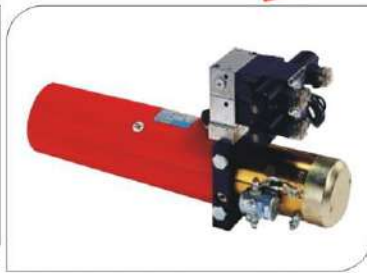

Winner

COMPACT AC-DC POWER PACKS

TYPE	MOTOR	H.P/WATT	MOUNTING	PUMP	HAND PUMP	LOWERING ACTUATION	TANK	OPTIONAL
M (MANUAL VALVE)	AC 230V 4 POLE	W/O MOTOR	VERTICAL	0.5 CC	NIL	NIL	NIL	CETOP-06
S (SOLENOID POPET)	AC 230V 2 POLE	1/4 HP	HORIZONTAL	0.7 CC	7.5 CC/STR	MANUAL	1 L	MOUNTING
N (NO ACTUATION)	AC 230V 1PH	1/2 HP		1.0 CC	10.6 CC/STR	SOLENOID	1.5 L	ADAPTOR
A (ADAPTOR)	12V DC	1 HP		1.5 CC		(NC)	2.0 L	FLOW CTR
C (CETOP VALVE)	24V DC	2 HP		1.9 CC		SOLENOID	2.5 L	
		3 HP		2.3 CC		(NO)	2.8 L	
		500W		2.7 CC		CETOP 06	4.2 L	
		800W		3.0 CC		SOLENOID	3.0 L	
		1500W		3.5 CC		VALVE	4.0 L	
		2000W		4.0 CC			5.0 L	
		2500W		5.1 CC			6.0 L	
		3000W		6.2 CC			8.0 L	
				7.3 CC			10 L	
							12 L	
							17 L	
							20 L	
							SP	

MR Type

S Type

A Type + Cetop 03